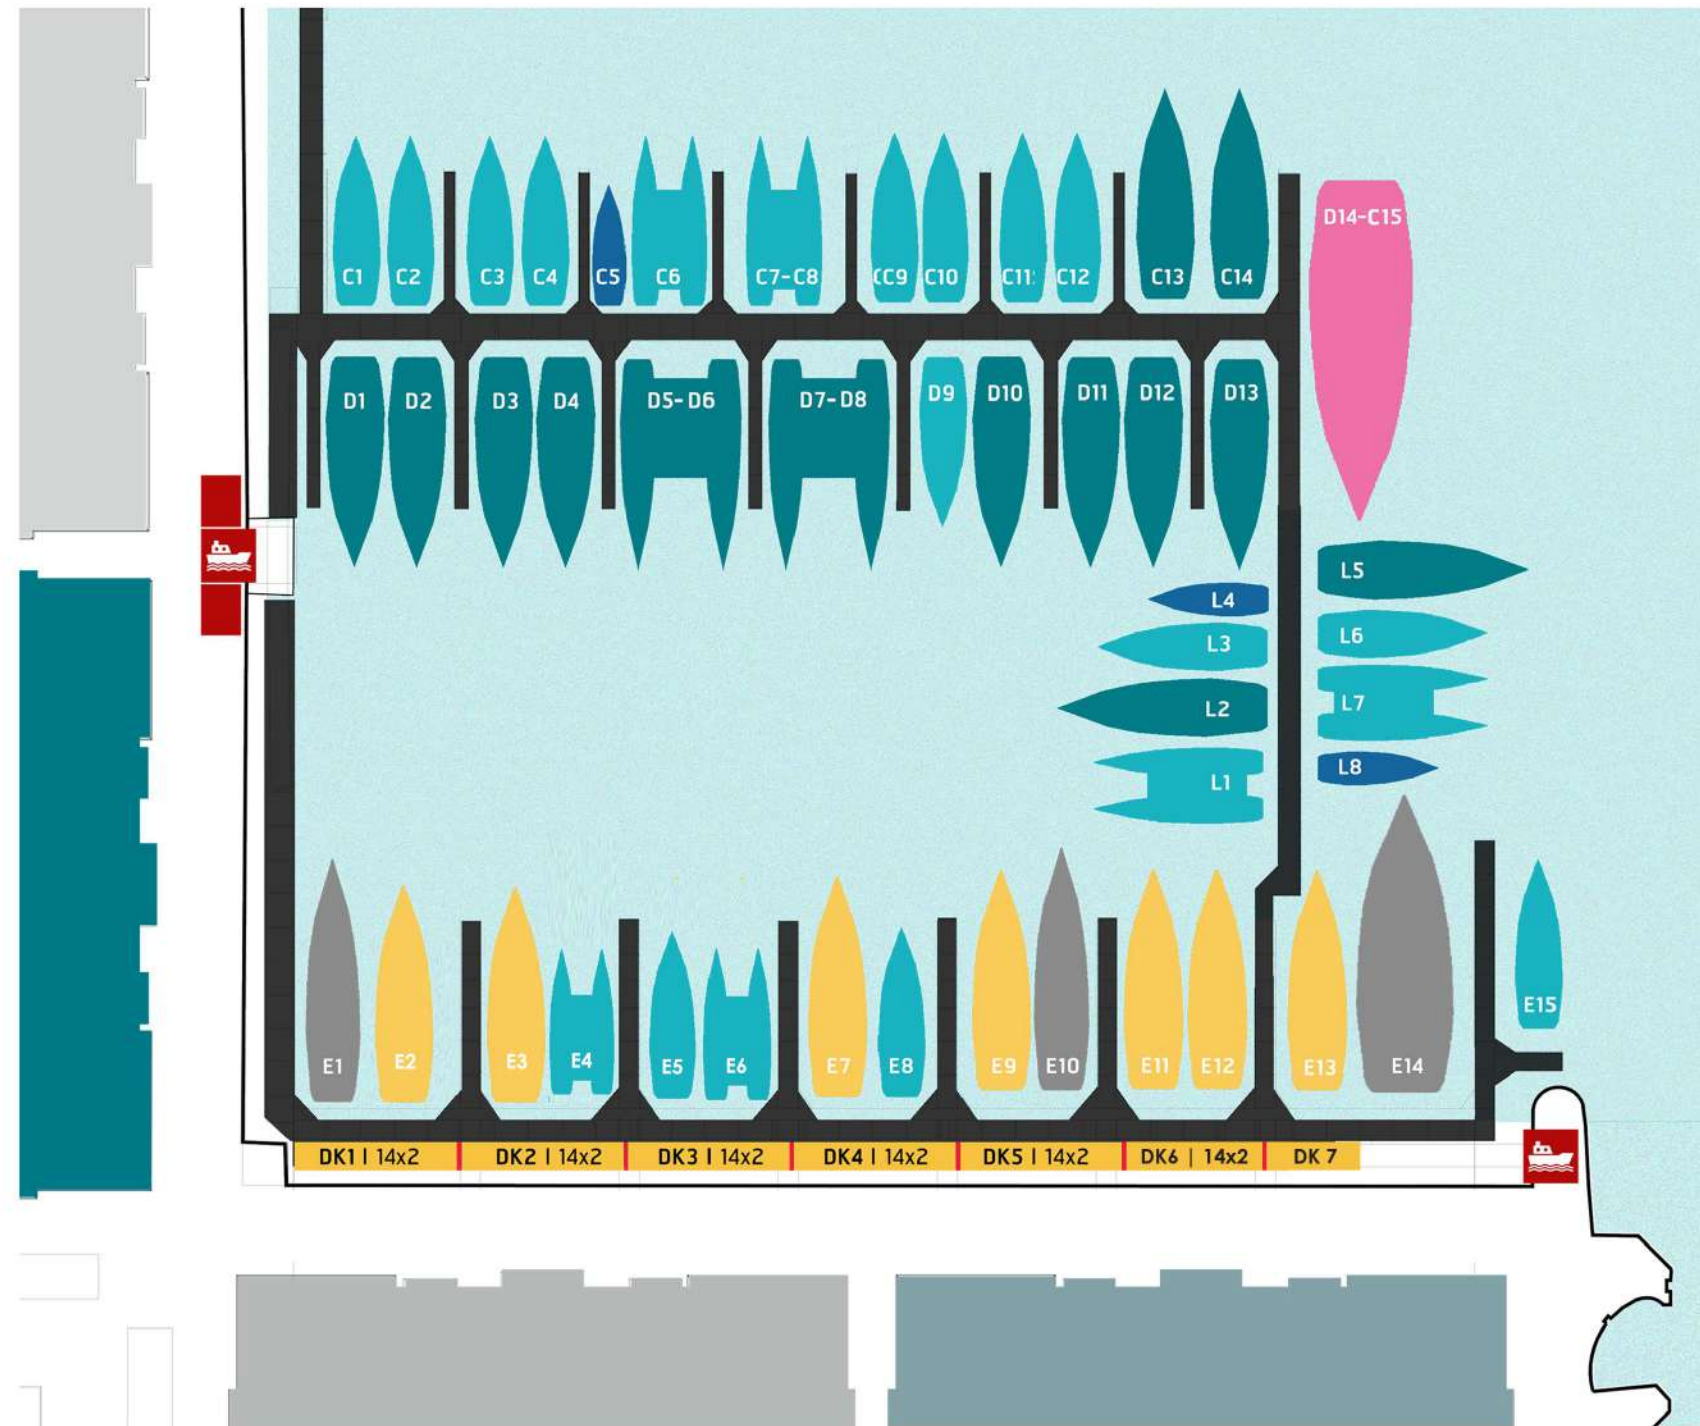

MARINA PLAN

THAILAND INTERNATIONAL BOAT SHOW

A LUXURY LIFESTYLE EVENT

a JAND event

9th - 12th January 2025
Royal Phuket Marina

PREMIUM BERTH	E-DOCK	THB 12,950 / LINEAR METRE [MIN. 15 LOA]
STANDARD BERTH	L-DOCK	THB 11,000 / LINEAR METRE
STANDARD BERTH	D-DOCK	THB 11,000 / LINEAR METRE
ENTRY BERTH	C-DOCK	THB 9,500 / LINEAR METRE
RAW SPACE	MARINA PONTOONS	THB 8,000 / SQM. [2m x 2m E DOCK ONLY]
FLOATING BOOTH	ADDITIONAL PONTOONS	PRICE ON REQUEST

ENTRANCE